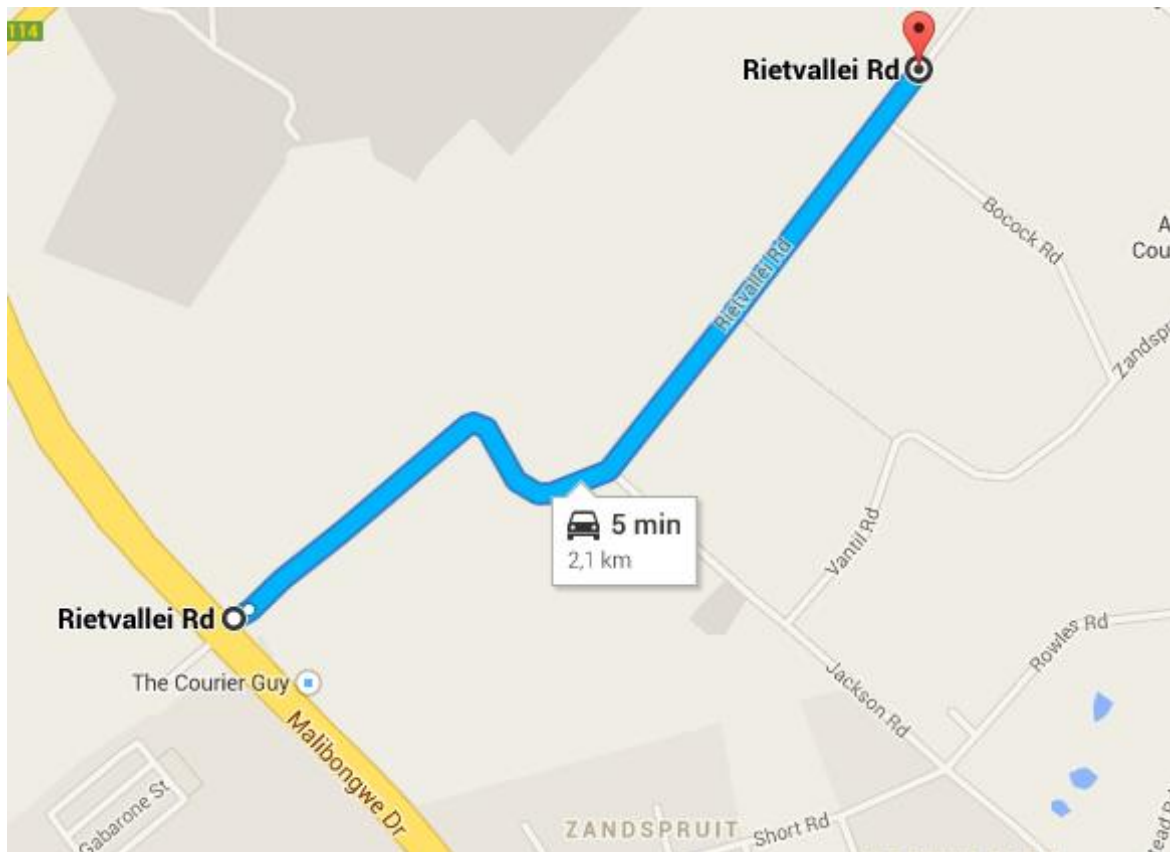

Directions to Farmall Kennels from Randburg and Fourways

Directions From Randburg:

Travel along Malibongwe Road with Randburg behind you.

Pass Kyasands Industrial area, pass Cosmo City on your left.

The road then goes through a dip and then becomes slightly uphill.

Turn right at the next sign to the right which reads Cosmo City and a picture of a factory (Rietvallei Road).

Go past the business park entrance and straight on to the dirt road.

Pass through a gateway and turn left, back onto Rietvallei Road.

Keep on going past Bocock Road, and we are a bit further along on the right hand side (No. 43).

The property has a grey brick wall around it.

Directions From Fourways:

Travel along Cedar Road passing Broadacres Centre on your left (lower right on map)
At the first traffic lights after Broadacres turn left into 3rd Road.
Travel through a few stop streets, across a bridge and up a hill.
The tar road becomes gravel.
Turn right into Hood Road (Upper left on map)
Turn first left into Watercombe.
Turn first right and then at the T-Junction turn left into Rietvallei Road.
Pass Nicholls Road on your left.
We are No 43, on the left.
The property has a grey brick wall around it.